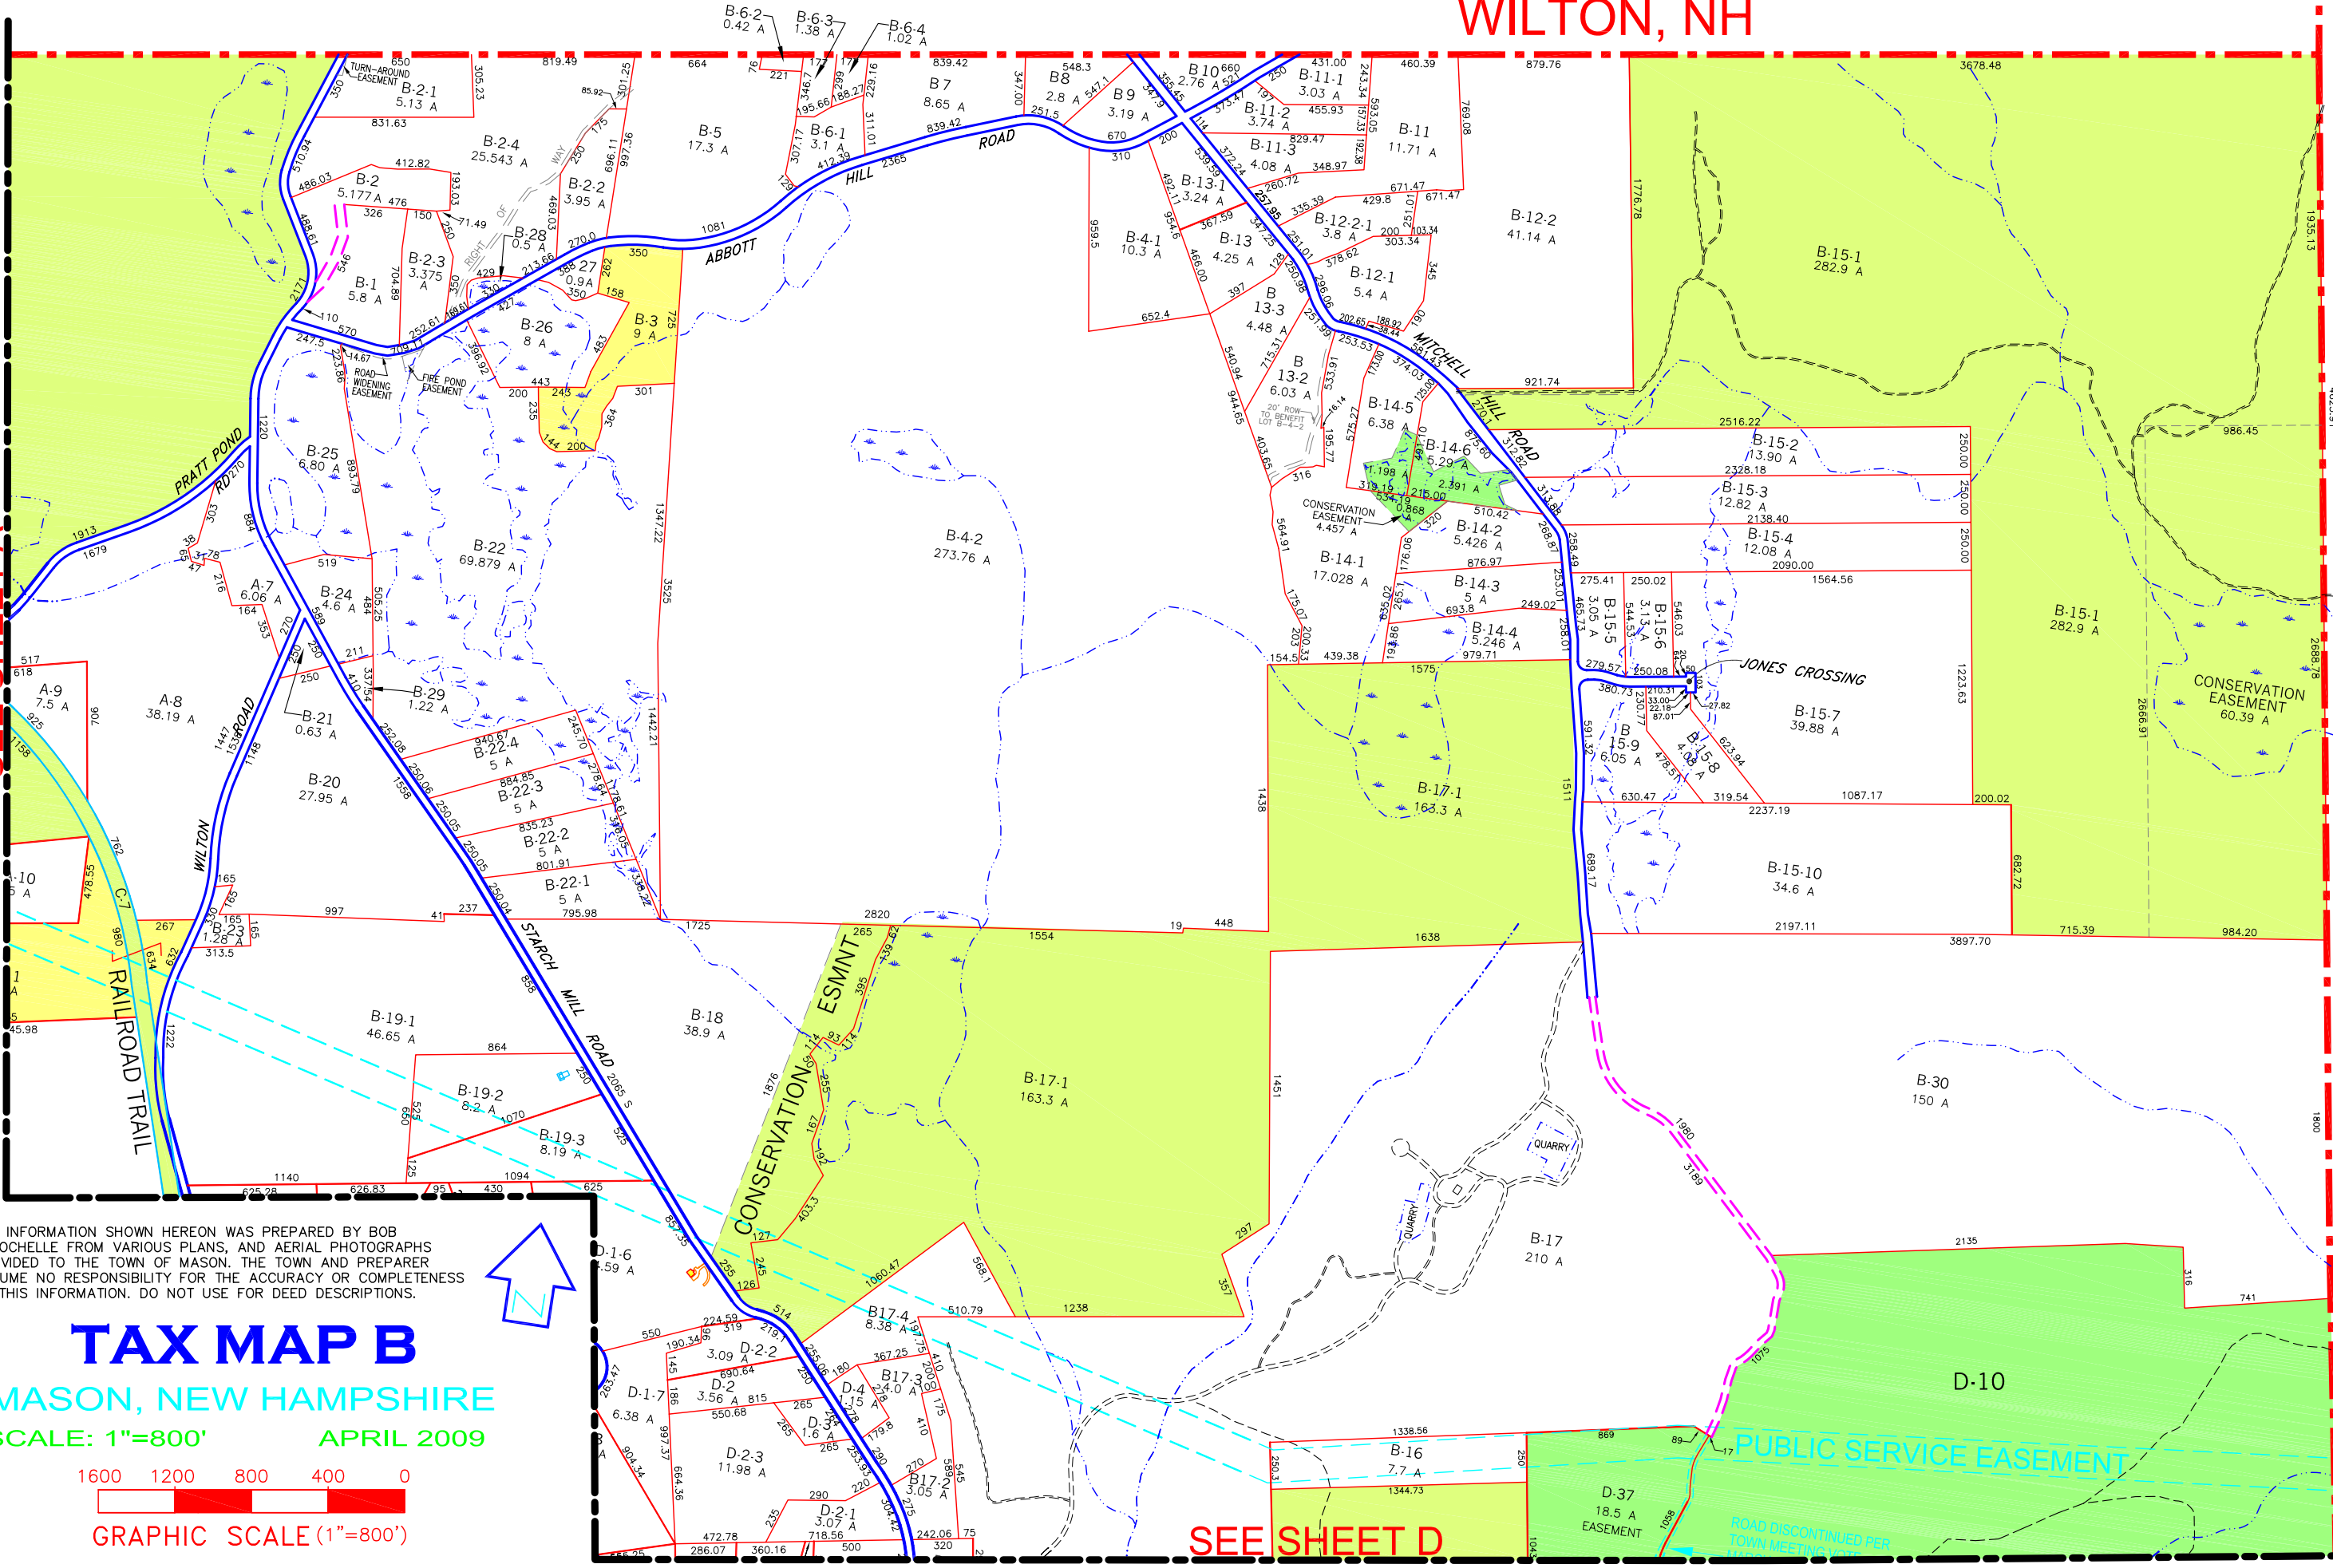

# WILTON, NH

MILFORD, NH

SEE SHEET A

THE INFORMATION SHOWN HEREON WAS PREPARED BY BOB LAROCHELLE FROM VARIOUS PLANS, AND AERIAL PHOTOGRAPHS PROVIDED TO THE TOWN OF MASON. THE TOWN AND PREPARER ASSUME NO RESPONSIBILITY FOR THE ACCURACY OR COMPLETENESS OF THIS INFORMATION. DO NOT USE FOR DEED DESCRIPTIONS.

## TAX MAP B

MASON, NEW HAMPSHIRE

SCALE: 1"=800' APRIL 2009

GRAPHIC SCALE (1"=800')

SEE SHEET D

PUBLIC SERVICE EASEMENT

ROAD DISCONTINUED PER TOWN MEETING