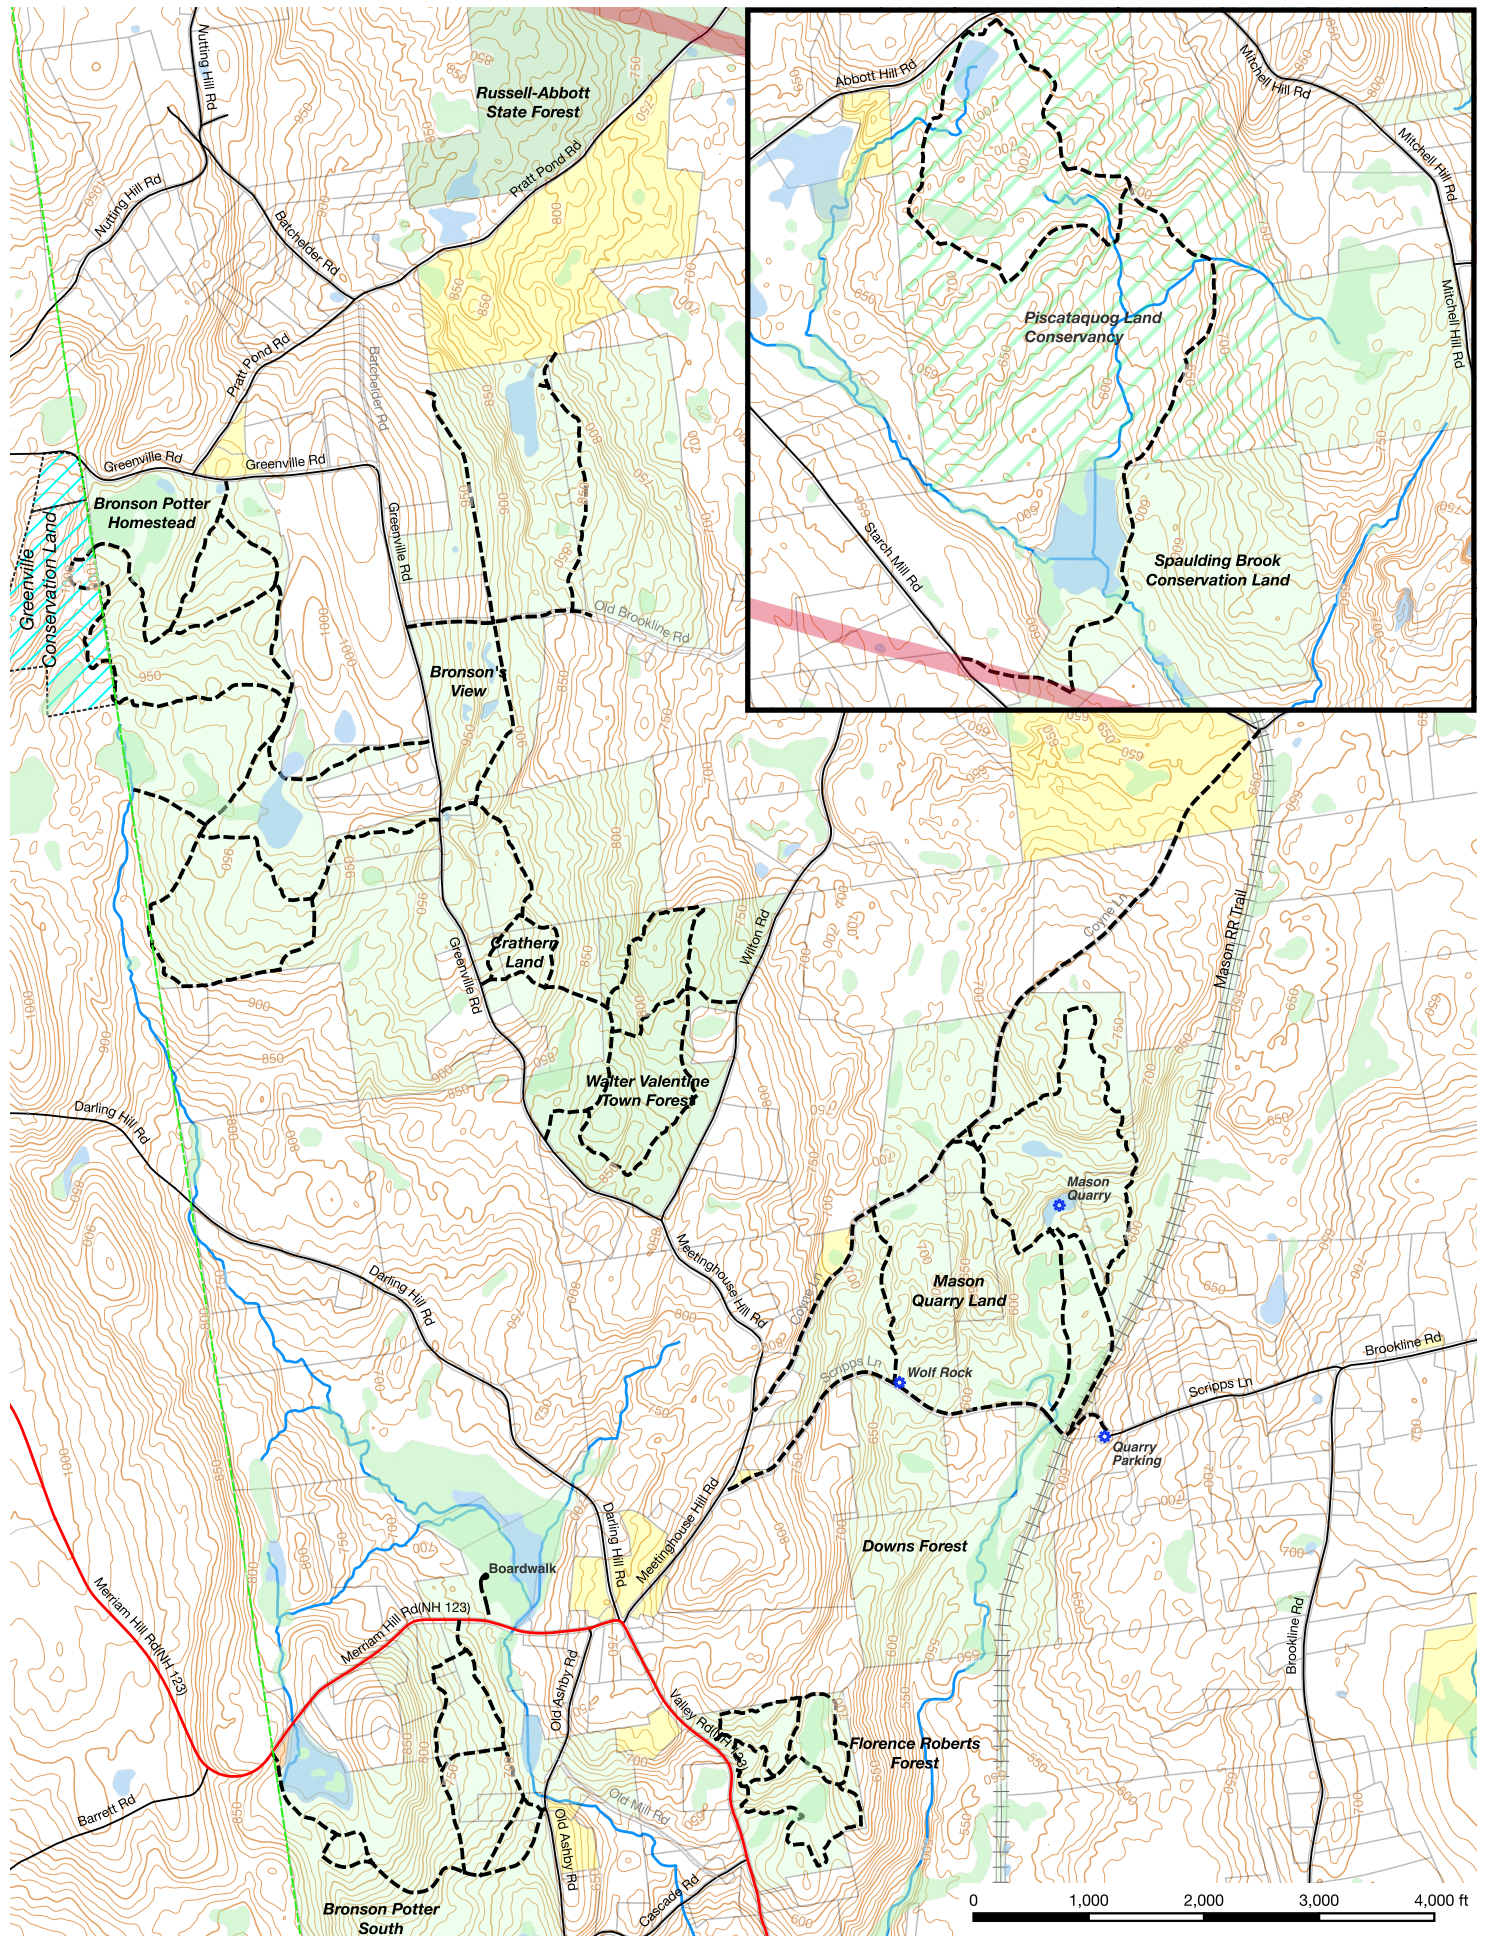

2023-12-14 fgf

Mason Trails

Green: Town conservation lands; Striped // green: private conservation lands. Yellow: other town lands; White: private lands.